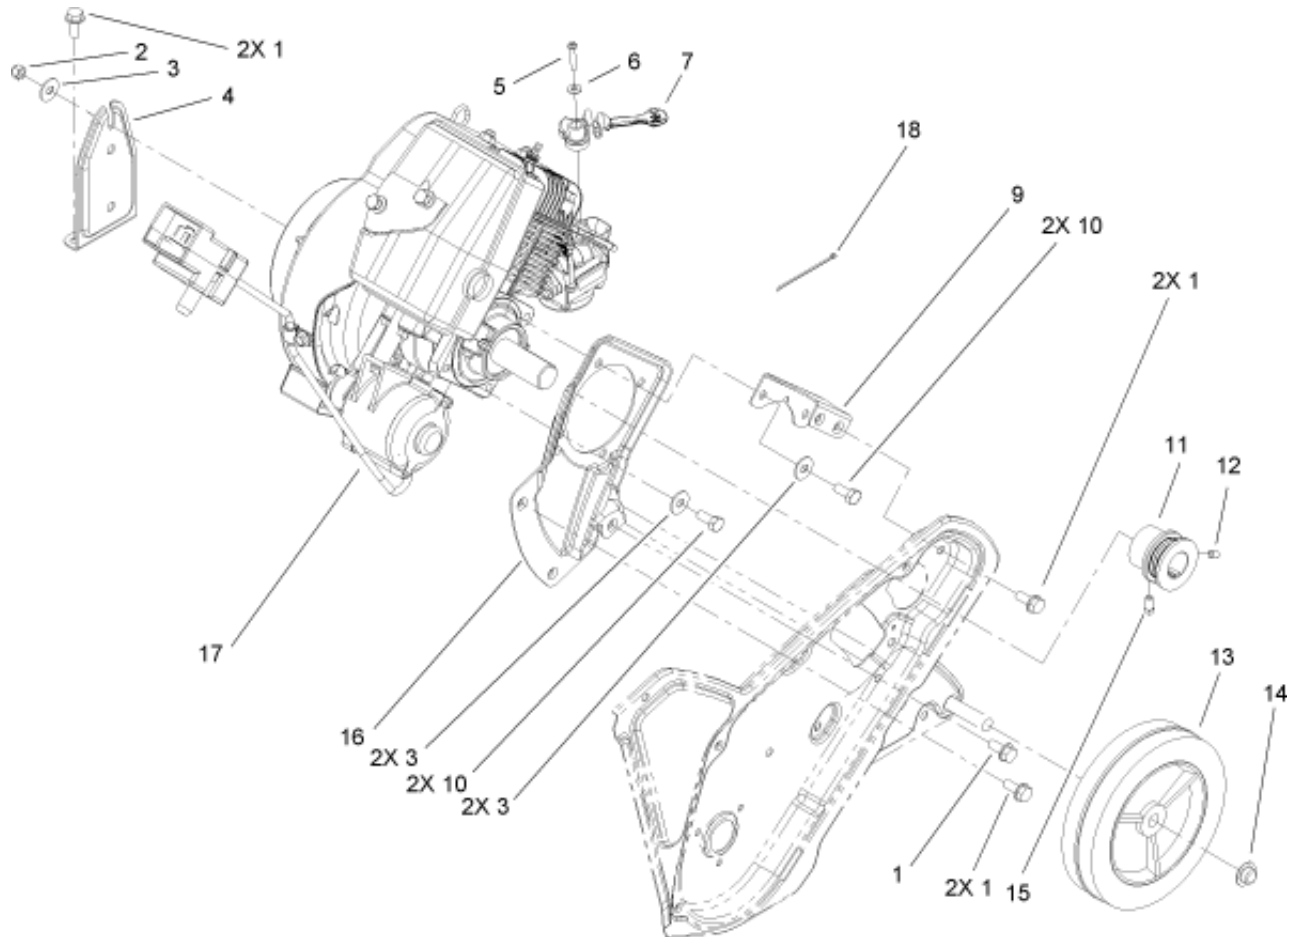

Engine, Frame and Wheel Assembly

Model #: 38583

Year: 2009

Serial #: 290000001 - 290999999

No.	Description	Qty.
1	32144-11SCREW-HWHTF	7
2	3296-42NUT-LOCK, NI	1
3	3290-456WASHER-BELLEVILLE	5
4	108-4891-03BRACKET-RECOIL	1

No.	Description	Qty.
10	322-3SCREW-HH	4
11	107-9291PULLEY-3 GROOVE	1
12	3245-32SCREW-HSH	1
13	66-6510WHEEL	2
14	32112-14NUT-PUSH	2
15	3241-7SCREW-SQH	1

5	32144-97SCREW-PPH, PLASTITE	1
6	3256-14WASHER-FLAT	1
7	110-9382LEVER-CHOKE	1
9	108-4888-03SUPPORT-ENGINE, SIDE	1

16	108-4890-03PLATE-ENGINE, PTO	1
17	ENGINE-BRIGGS AND STRATTON, 084232-0121-E8	1
18	614249TIE-CABLE	1