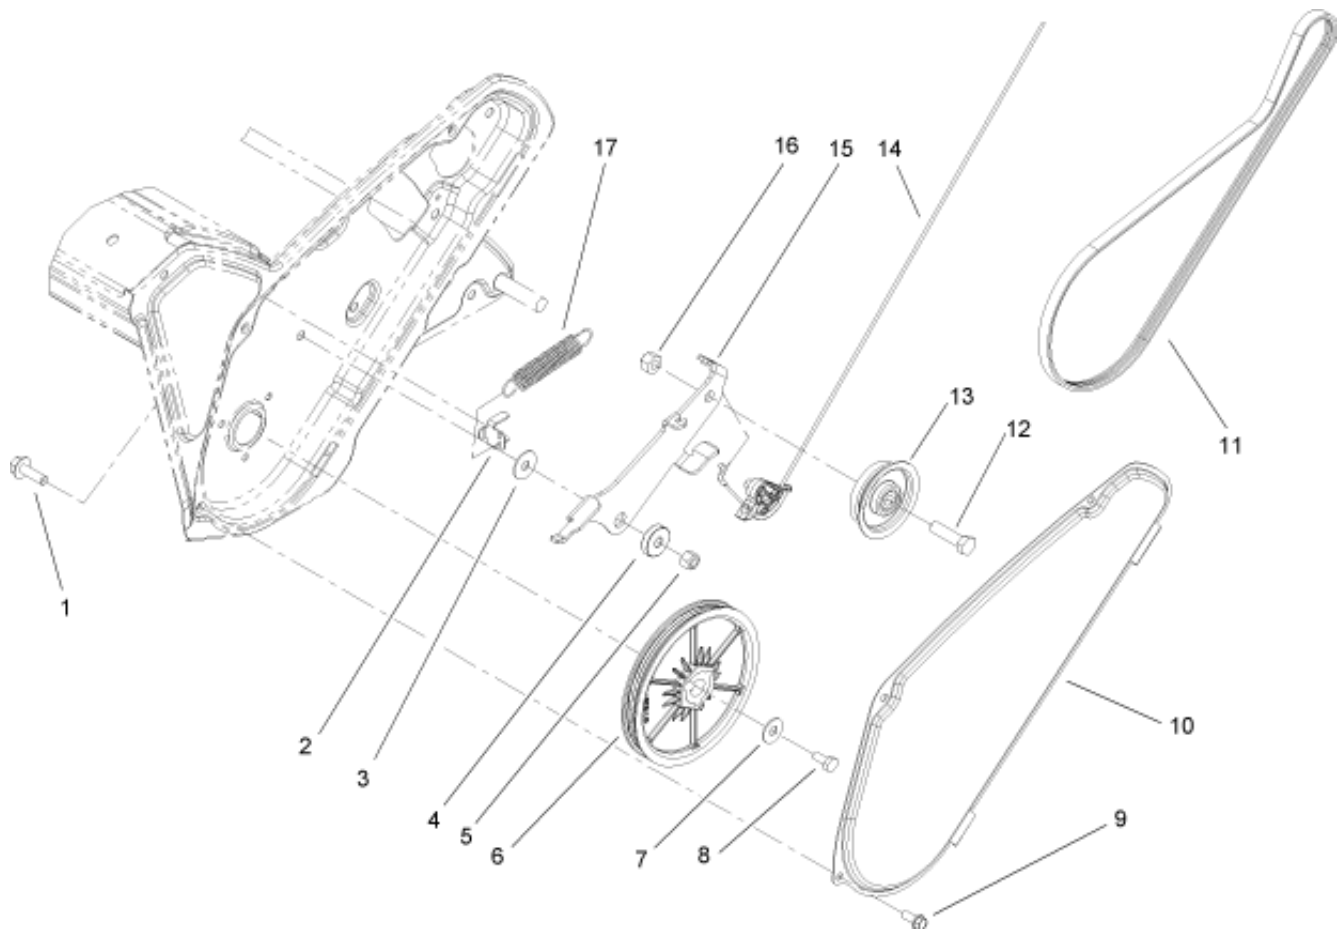

Rotor Drive Assembly

Model #: 38583

Year: 2009

Serial #: 290000001 - 290999999

No.	Description	Qty.
1	3234-29SCREW-HHF	1
2	108-4938CLIP-SPRING, BRAKE	1
3	108-4925WASHER	1
4	108-4916BUSHING-PIVOT	1
5	3296-29NUT-LOCK, NI	1

No.	Description	Qty.
9	32144-85SCREW-HWH	3
10	108-4893-03COVER-BELT	1
11	108-4921BELT-DRIVE	1
12	323-29SCREW-HH	1
13	114-3785PULLEY-IDLER	1

6	107-9287ROTOR PULLEY ASM	1
7	3290-456WASHER- BELLEVILLE	1
8	110-9381SCREW- HH	1

14	94-9949CABLE- CLUTCH	1
15	114-3782ARM- IDLER	1
16	32152-2NUT-LOCK, CONE	1
17	114-3788SPRING- EXTENSION	1