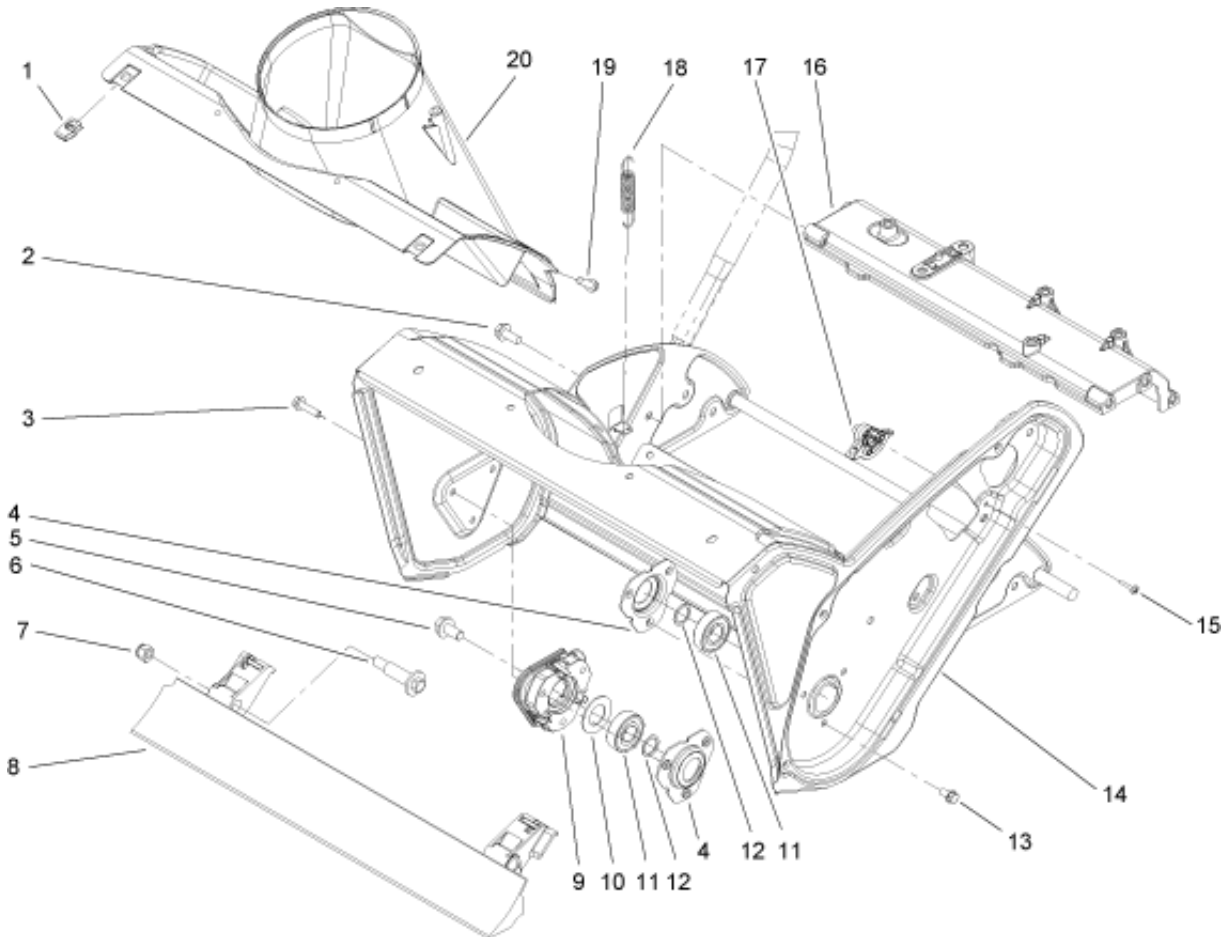

Rotor Housing and Scraper Assembly

Model #: 38583

Year: 2009

Serial #: 290000001 - 290999999

No.	Description	Qty.
1	107069CLIP	2
2	32144-11SCREW-HWHTF	6
3	32144-86SCREW-HWHTF	3
4	108-4943FLANGE-BEARING	2
	110-9380SCREW-	

No.	Description	Qty.
10	110-9353WASHER-RUBBER	1
11	100-1048BEARING-BALL	2
12	52-7280WASHER-THRUST	2
13	32144-4SCREW-HWH	3

5	HWH	1
6	56-6590BOLT-WHEEL	2
7	3296-39NUT-LOCK, NI	2
8	108-4884BLADE-SCRAPER	1
9	114-3781SPACER-BEARING, RH	1