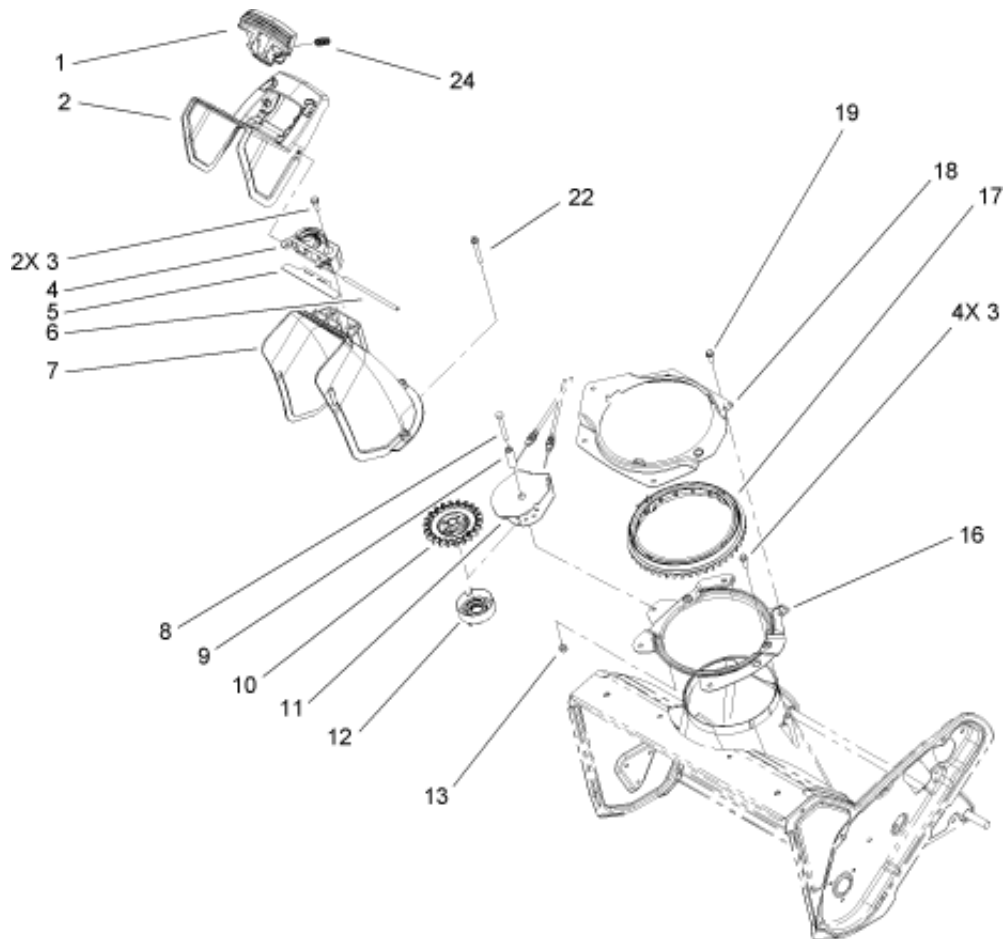

Chute Assembly

Model #: 38583

Year: 2009

Serial #: 290000001 - 290999999

No.	Description	Qty.
1	108-4941TRIGGER-DEFLECTOR	1
2	108-4940DEFLECTOR	1
3	46-8091SCREW-HWH	6
4	108-4942HINGE-RATCHET, DEFLECTOR	1

No.	Description	Qty.
10	108-4875PINION-GEAR	1
11	108-4900-03BRACKET-PINION	1
12	114-3792RETAINER-CABLE	1
13	3296-42NUT-LOCK, NI	1

5	114-3790SEAL-DEFLECTOR	1
6	110-9368PIN-HINGE, DEFLECTOR	1
7	108-4939CHUTE	1
8	321-18SCREW-HH	1
9	108-4877SPACER-SLEEVE, PINION	1

16	108-4883-03RING-SUPPORT, CHUTE	1
17	108-4882RING-CHUTE, GEAR	1
18	108-4874-03RETAINER-RING, CHUTE	1
19	32144-85SCREW-HWH	2
22	108-4946SCREW-PLASTITE	3
24	110-9360SPRING-COMPRESSION	2