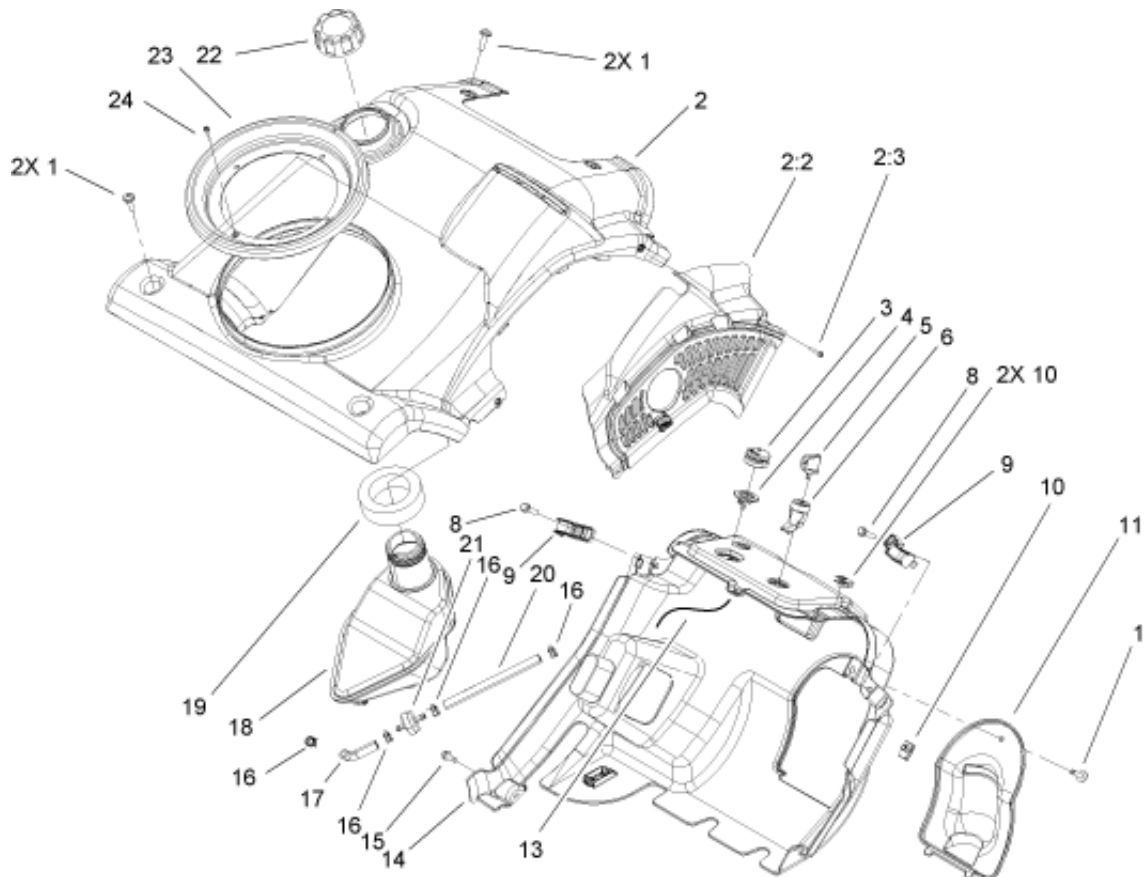

Shroud and Control Panel Assembly

Model #: 38583

Year: 2009

Serial #: 290000001 - 290999999

No.	Description	Qty.
1	110-9361SCREW-PPH, SEMS	5
2	114-3756SHROUD ASM	1
2:2	114-3793BAFFLE-HEAT	1
2:3	94-4496SCREW-PPH	2
3	66-7460BULB-PRIMER	1

No.	Description	Qty.
11	108-4896PANEL-ACCESS, CARBURETOR	1
13	114-3767HOSE-PRIMER	1
14	114-3752SHROUD-LOWER	1
15	32144-85SCREW-HWH	1
	2412-98CLAMP-	

4	44-2750BODY-PRIMER	1
5	63-8360KEY-IGNITION	1
6	40-5940SWITCH	1
8	46-8092SCREW-PLASTITE	2
9	108-4947CLIP-SHROUD	2
10	107069CLIP	3